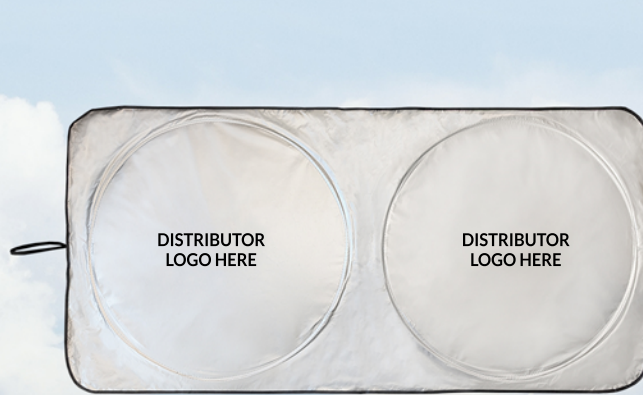

22 Available Colors!

**Vented Typhoon Tamer Golf Umbrella**  
**SB-2320**

Auto-open (most styles). Fiberglass frame. 39" long when closed.

4 Available Colors!

**Vented Enviro Golf Umbrella**  
**SB-2403**

Auto-open. RPET canopy. 39" long when closed.

10 Available Colors!

**Inversa Inverted Umbrella**  
**SB-4600**

Auto-open. Reverse open/close. 31" long when closed.

**Car Shade UV Windshield Sunshade**  
**SB-7300**

UPF 50 fabric. Fits windshields 56-62"W. Folds into pouch.

**NEW!**

**BLOCKS 98+% UV RAYS**