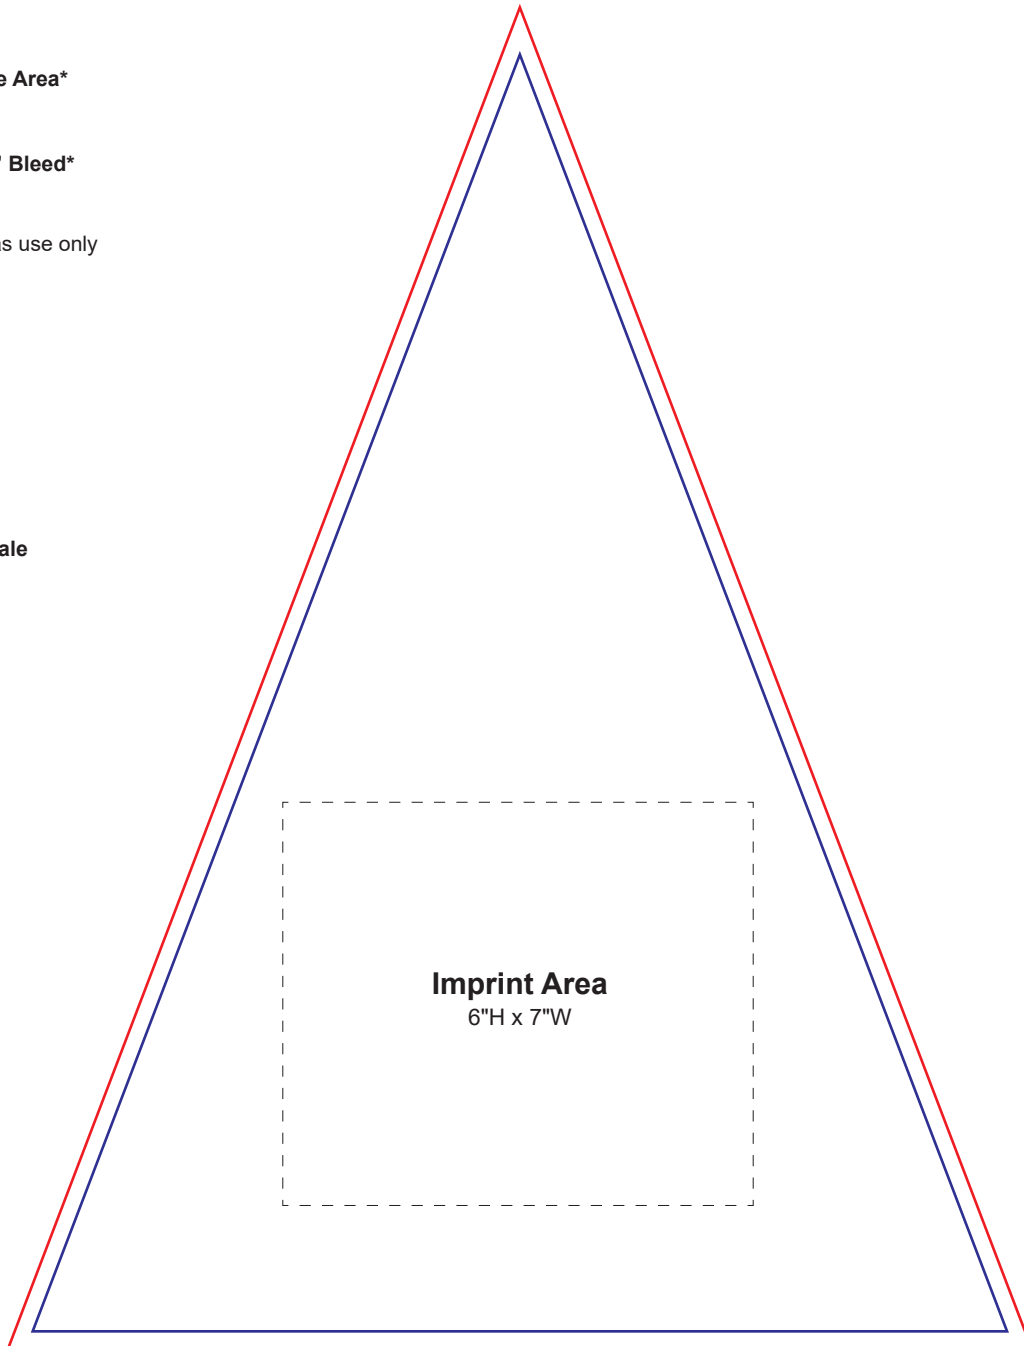

 **Safe Area\***

 **1/4" Bleed\***

\*For custom overseas use only

**Panel Is At 35% Scale**

↑  
**Height: 19"**

← **Width: 14.5"** →