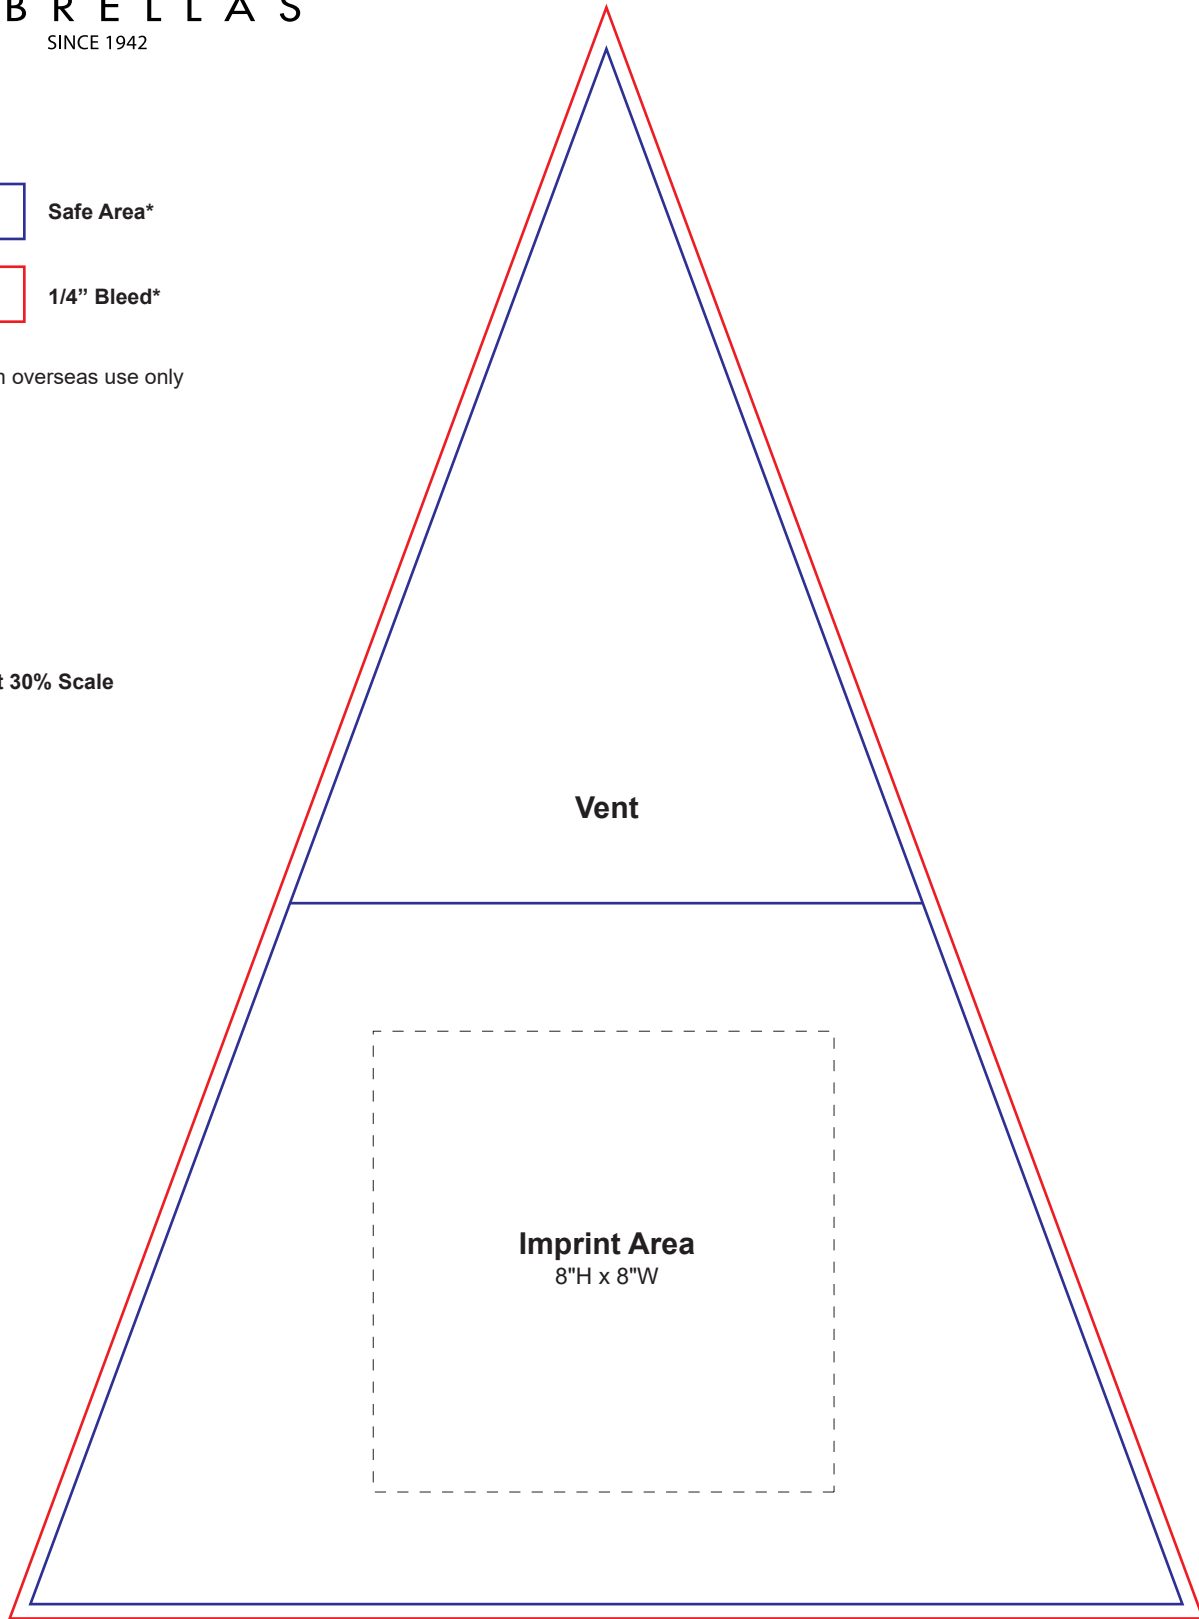

SB-2403

Safe Area*

1/4" Bleed*

*For custom overseas use only

Panel Is At 30% Scale

Vent

Imprint Area
8"H x 8"W

Height: 27"

Width: 20"