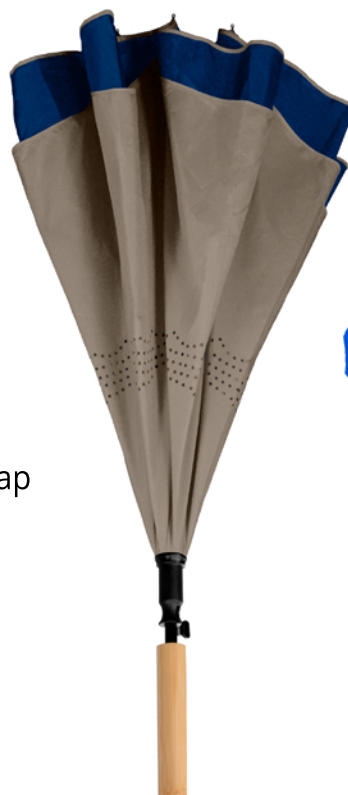

# Eco-Friendly Inverted!

48"  
ARC

NATIONAL  
GEOGRAPHIC  
SOCIETY

ON  
SALE!

Sustainable  
Genuine Bamboo  
Handle

## The Enviro Inversa Inverted Umbrella SB-4603

**\$17.98(c)** reg. ~~\$24.98(c)~~

24 Piece Minimum

- Automatic opening
- **RPET pongee polyester fabric canopy made from 9 recycled plastic bottles**
- Matching **RPET** fabric case with shoulder strap
- Sustainable genuine bamboo handle
- Opens and closes in reverse
- 31" when closed

Price Includes: 1-Color, 1-Location Imprint.  
Setup: \$65.00(G) per color, per design.  
Extra print(s): \$1.25(G) per color, per location.  
This offer expires **12/31/2024**. Use promo code **4Q24**.  
Can't be combined with other offers. See website for details.